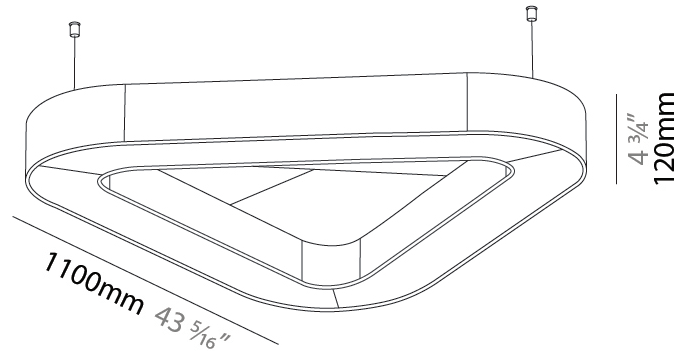

GENERAL

Series: Victory Acoustic
Brand: Prolicht
Division: Architectural
Mounting Type: Suspension
Mounting Location: Ceiling
Subcategory: Acoustic

PHYSICAL

Shape: Round
Length (mm): 1100
Length (in): 43 ⁵/₁₆
Width (mm): 1012
Width (in): 39 ¹³/₁₆
Height (mm): 120
Height (in): 4 ³/₄
Light Distribution: Direct
Diffuser: PMMA - Opal / Micro-Prism
Fixture Finish: SSR / BKV / CWI / CRY / HAB / UFT / ITA / RUA / FTG / MYG / LOD / PUS / FRO / FUP / KIA / POP / BLS / SPG / MEY / GOH / GUM / CHC / COM / ABZ / JAG / OBR / MOS / ROR
Accent Finish: ANC / ASH / BNA / BTC / BZE / CEL / EGG / EVG / FOG / FOS / FST / FUA / IRI / IRO / KHA / LIC / LIM / MER / MSN / MUS / ONX / PEA / PLU / POL / PPY / RAY / ROY / RST / STE / SWD / TAN / TAU
Fixture Material: Aluminum
Cable Details: 2 000mm / 78 3/4" or 6 000mm / 236 1/4" Transparent Cable

ELECTRICAL

Lamp Type: LED (Zhaga Standard)
Input Wattage (W): 73.4
Total Output Wattage (W): 66.3
Dimming: Non-Dimmable
Driver Included: Yes
Driver Location: Integrated
Driver Type: Constant Current - Universal
Driver Class: Class 2
Input Voltage (V): 120 - 277

LED

Color Temperature (°K): 2700 / 3000 / 3500 / 4000
Max. Delivered Lumen (lm): 3734 / 3865 / 4538 / 3929
Nominal Lumen (lm): 5745 / 5946 / 6982 / 6045
CRI: >90 CRI
Lamp Life (hrs): 50000

OPTICAL

RATINGS AND CERTIFICATIONS

Certified By: CSA Certified to UL and CSA Standards
IP rating: IP20