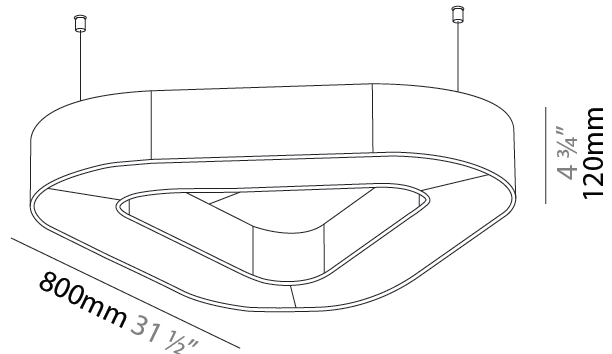

GENERAL

Series: Victory Acoustic
Brand: Prolicht
Division: Architectural
Mounting Type: Suspension
Mounting Location: Ceiling
Subcategory: Acoustic

PHYSICAL

Shape: Round
Length (mm): 800
Length (in): 31 1/2
Width (mm): 752
Width (in): 29 5/8
Height (mm): 120
Height (in): 4 3/4
Light Distribution: Direct
Diffuser: PMMA - Opal / Micro-Prism
Fixture Finish: SSR / BKV / CWI / CRY / HAB / UFT / ITA / RUA / FTG / MYG / LOD / PUS / FRO / FUP / KIA / POP / BLS / SPG / MEY / GOH / GUM / CHC / COM / ABZ / JAG / OBR / MOS / ROR
Accent Finish: ANC / ASH / BNA / BTC / BZE / CEL / EGG / EVG / FOG / FOS / FST / FUA / IRI / IRO / KHA / LIC / LIM / MER / MSN / MUS / ONX / PEA / PLU / POL / PPY / RAY / ROY / RST / STE / SWD / TAN / TAU
Fixture Material: Aluminum
Cable Details: 2 000mm / 78 3/4" or 6 000mm / 236 1/4" Transparent Cable

ELECTRICAL

Lamp Type: LED (Zhaga Standard)
Input Wattage (W): 44.1
Total Output Wattage (W): 40
Dimming: Non-Dimmable
Driver Included: Yes
Driver Location: Integrated
Driver Type: Constant Current - Universal
Driver Class: Class 2
Input Voltage (V): 120 - 277

LED

Color Temperature (°K): 2700 / 3000 / 3500 / 4000
Max. Delivered Lumen (lm): Max. 4433
Nominal Lumen (lm): Max. 6045
CRI: >90 CRI
Lamp Life (hrs): 50000

OPTICAL

RATINGS AND CERTIFICATIONS

Certified By: CSA Certified to UL and CSA Standards
IP rating: IP20