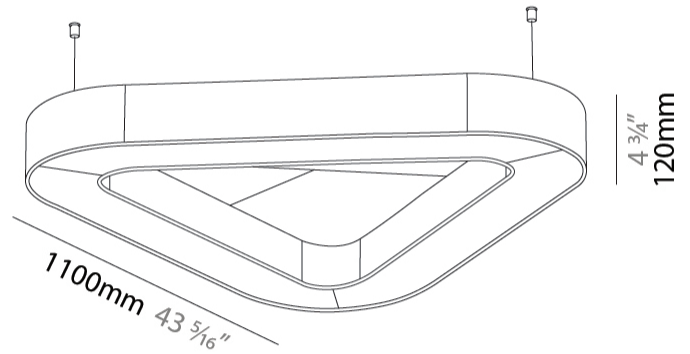

GENERAL

Series: Victory Acoustic
Brand: Prolicht
Division: Architectural
Mounting Type: Suspension
Mounting Location: Ceiling
Subcategory: Acoustic

PHYSICAL

Shape: Round
Length (mm): 1100
Length (in): 43 ⁵/₁₆
Width (mm): 1012
Width (in): 39 ¹³/₁₆
Height (mm): 120
Height (in): 4 ³/₄
Light Distribution: Direct
Diffuser: PMMA - Opal / Micro-Prism
Fixture Finish: SSR / BKV / CWI / CRY / HAB / UFT / ITA / RUA / FTG / MYG / LOD / PUS / FRO / FUP / KIA / POP / BLS / SPG / MEY / GOH / GUM / CHC / COM / ABZ / JAG / OBR / MOS / ROR
Accent Finish: ANC / ASH / BNA / BTC / BZE / CEL / EGG / EVG / FOG / FOS / FST / FUA / IRI / IRO / KHA / LIC / LIM / MER / MSN / MUS / ONX / PEA / PLU / POL / PPY / RAY / ROY / RST / STE / SWD / TAN / TAU
Fixture Material: Aluminum
Cable Details: 2 000mm / 78 3/4" or 6 000mm / 236 1/4" Transparent Cable

ELECTRICAL

Lamp Type: LED (Zhaga Standard)
Input Wattage (W): 44.1
Total Output Wattage (W): 40
Dimming: Non-Dimmable
Driver Included: Yes
Driver Location: Integrated
Driver Type: Constant Current - Universal
Driver Class: Class 2
Input Voltage (V): 120 - 277

LED

Color Temperature (°K): 2700 / 3000 / 3500 / 4000
Max. Delivered Lumen (lm): 3734 / 3865 / 4538 / 3929
Nominal Lumen (lm): 5745 / 5946 / 6982 / 6045
CRI: >90 CRI
Lamp Life (hrs): 50000

OPTICAL

RATINGS AND CERTIFICATIONS

Certified By: CSA Certified to UL and CSA Standards
IP rating: IP20