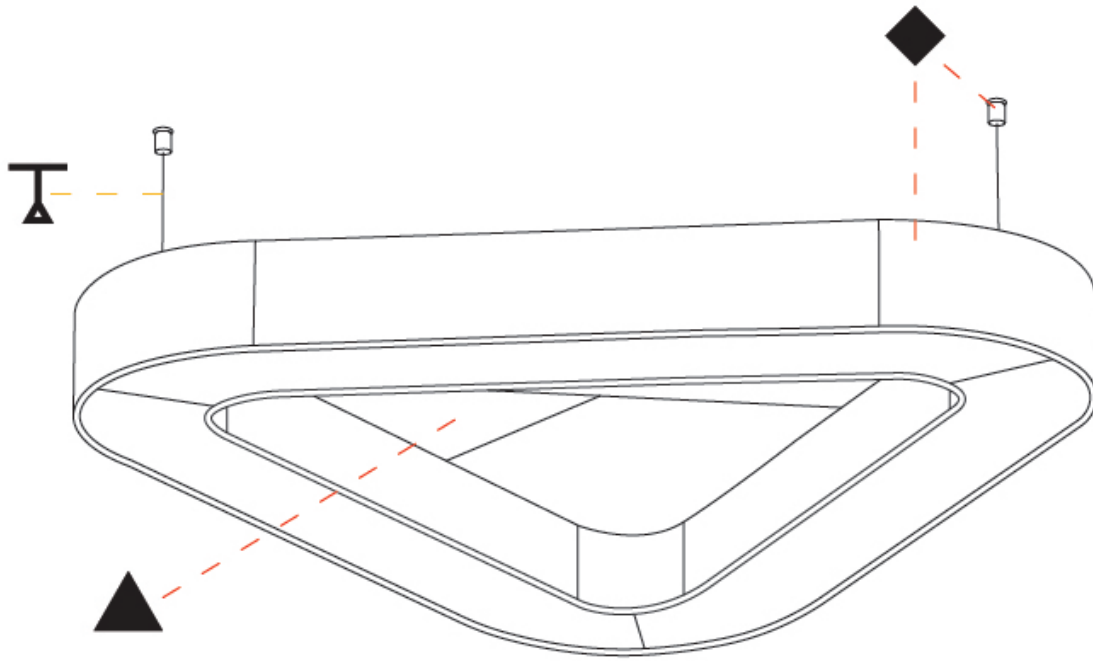

VICTORY ACOUSTIC SUSPENSION

A300742-

PROJECT	_____
TYPE	_____
SPECIFIER	_____
QUANTITY	_____
DATE	_____

A