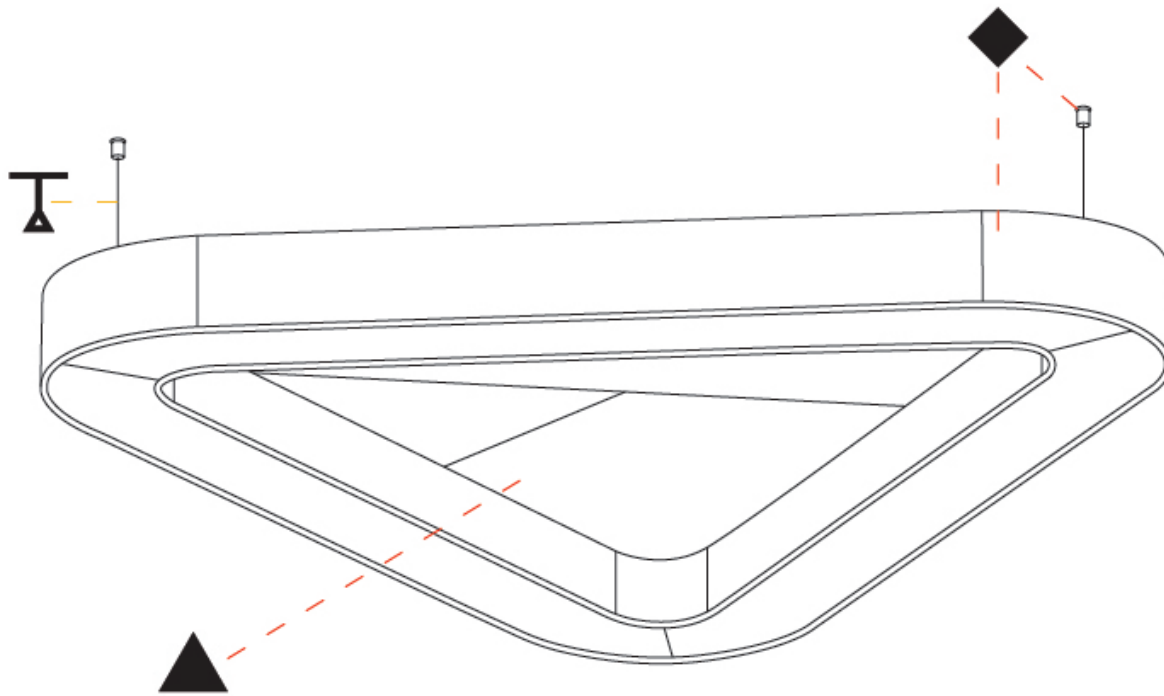

VICTORY ACOUSTIC SUSPENSION

A300743-

PROJECT
TYPE
SPECIFIER
QUANTITY
DATE

A